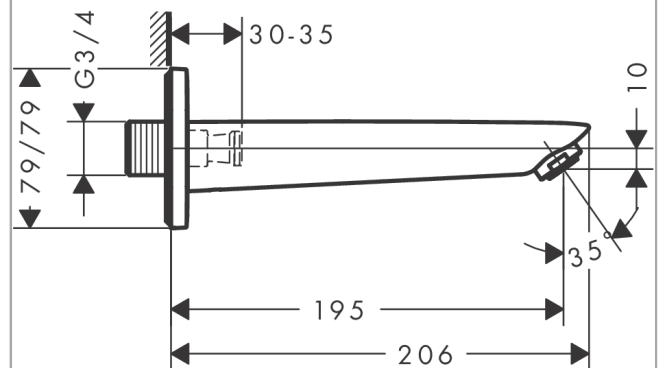

Logis

Bath spout

Finish: **Matt Black**

Article Number: **71410670**

Description

product features

- 1 function
- connection type: G 3/4
- with escutcheon
- projection: 195 mm
- wall-mounted
- maximum flow rate at 3 bar: 21 l/min
- connection dimension: DN20
- spray type: normal spray

Technology

Product image

Scale drawing

Flowchart

The consumption was measured in combination with the appropriate fittings (thermosta/mixer/ in-wall valve) to reflect actual application in practice.