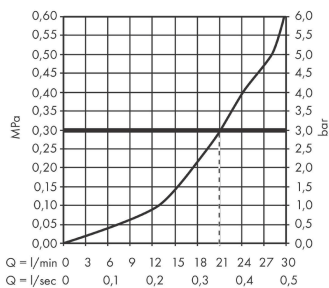

Logis

Bath spout

Finish: **Matt Black**

Article Number: **71410670**

Description

product features

- 1 function
- connection type: G 3/4
- with escutcheon
- projection: 195 mm
- wall-mounted
- maximum flow rate at 3 bar: 21 l/min
- connection dimension: DN20
- spray type: normal spray

Technology

Product image

Scale drawing

Flowchart

The consumption was measured in combination with the appropriate fittings (thermosta/mixer/ in-wall valve) to reflect actual application in practice.